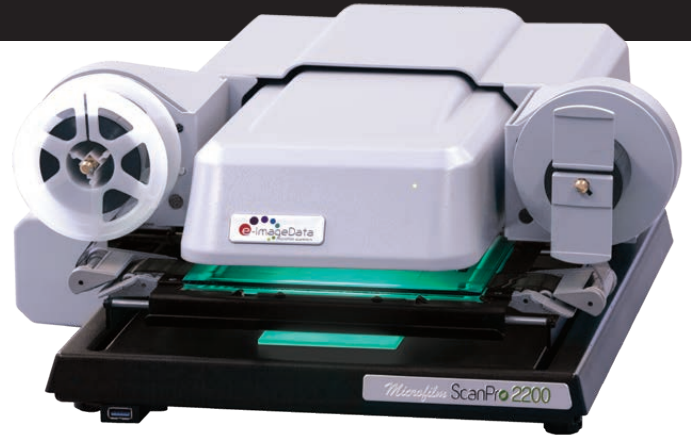

MEET THE CURRENT SCANPRO ALL-IN-ONE MODELS

Select the ScanPro model that has the features and solutions to meet your expectations.

ScanPro 2200 All-In-One

The most popular replacement for old reader/printers. Not only is the ScanPro 2200 All-In-One™ the most budget-friendly scanner on the market, the 2200 All-In-One has all the necessary features needed to read, scan, print and convert your film collections. If budget is a concern, the 2200 All-In-One is the affordable solution.

ScanPro 3000†

"TURANDOT." Beth Greenberg has entirely redirected the New York City Opera's 1971

Other microfilm scanners†

"TURANDOT." Beth Greenberg has entirely redirected the New York City Opera's 1971

† Actual scanned image segments

ScanPro i9300 All-In-One

Got Blips? The ScanPro i9300 All-In-One is the best, and only, solution to handle your blipped film collection. It features the same 26 megapixel camera* as the 3000 All-In-One which means it produces the clearest image on the market. And, it can handle your entire film collection!

The ScanPro 3000 is a miracle product!

— Cleveland Public Library

I would recommend the AUTO-Carrier to any entity who has a need and a desire to get the best possible product on the market.

— Jana Wells, Imaging Supervisor, Warren County Records Center and Archives, Lebanon, Ohio